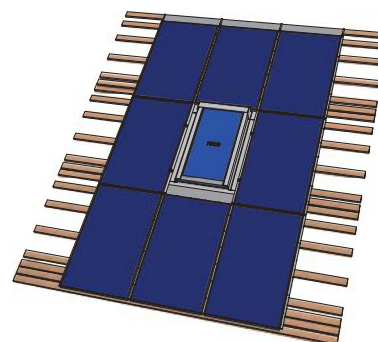

- A perfect combination: energy generation, together with comfort and natural light
- Watertight GSE integration system, flexible according to VELUX references
- Suitable for 95% of solar panels, in portrait or landscape format
- Easy and seamless connection to VELUX flashing
- Perfectly matching with VELUX blinds, awnings and a large choice of skylights combinations

■ Connections

Flashing parts to adapt

Seal & serviceability maintenance

Perfect passage

Optimal indoor climate

■ Designs for optimal integration

■ Applications

With VELUX flashing and skylights in the market's most common sizes:

- PK06 (942 x 1398 mm)
- PK08 (942 x 1398 mm)
- MK06 (780 x 1180 mm)
- MK08 (780 x 1298 mm)

■ References

GSE Frame References		VELUX references					
		CK	FK	MK	PK	SK	UK
Portrait	1580_808	CK01-CK06	FK04-FK06	MK04-MK06		SK01-SK06	UK04-UK06
	1640_992/1001		FK04-FK08	MK04-MK08	PK25-PK08		
	1575_10xx*			MK04-MK06	PK25-PK06		
Landscape	1580_808					SK01-SK06	UK04-UK06
	16x0_992*					SK01	
	15xx_1082*					SK08-SK10	UK08-UK10

*X: refers to a number between 0-9

1 frame

2 frames

VELUX

Importer and distributor of roof windows, daylight systems, skylights and related products

www.velux.co.uk

EUROPEAN LEADER IN PHOTOVOLTAIC INTEGRATION SYSTEMS