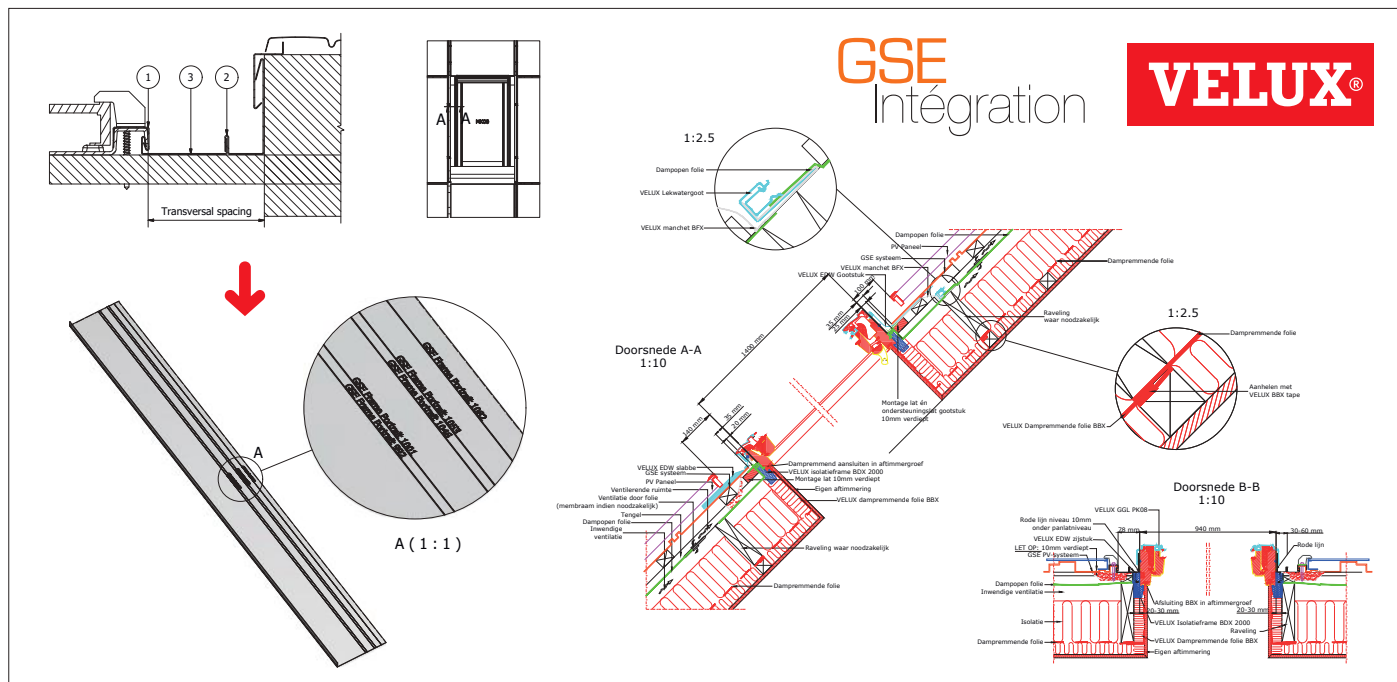

- A perfect combination: energy generation, together with comfort and natural light
- Watertight GSE integration system, flexible according to VELUX references
- Suitable for 95% of solar panels, in portrait or landscape format
- Easy and seamless connection to VELUX flashing
- Perfectly matching with VELUX blinds, awnings and a large choice of skylights combinations

■ Connections

Flashing parts to adapt

Seal & serviceability maintenance

Perfect passage

Optimal indoor climate

■ Designs for optimal integration

■ Applications

With VELUX flashing and skylights in the market's most common sizes:

- PK06 (942 x 1398 mm)
- PK08 (942 x 1398 mm)
- MK06 (780 x 1180 mm)
- MK08 (780 x 1298 mm)

■ References

GSE Frame References		VELUX references					
		CK	FK	MK	PK	SK	UK
Portrait	1580_808	CK01-CK06	FK04-FK06	MK04-MK06		SK01-SK06	UK04-UK06
	1640_992/1001		FK04-FK08	MK04-MK08	PK25-PK08		
	1575_10xx*			MK04-MK06	PK25-PK06		
Landscape	1580_808					SK01-SK06	UK04-UK06
	16x0_992*					SK01	
	15xx_1082*					SK08-SK10	UK08-UK10

*X: refers to a number between 0-9

1 frame

2 frames

VELUX

Importer and distributor of roof windows, daylight systems, skylights and related products

www.velux.co.uk

EUROPEAN LEADER IN PHOTOVOLTAIC INTEGRATION SYSTEMS