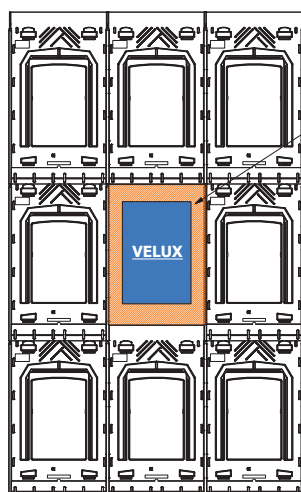

■ Connections

Flashing parts to adapt