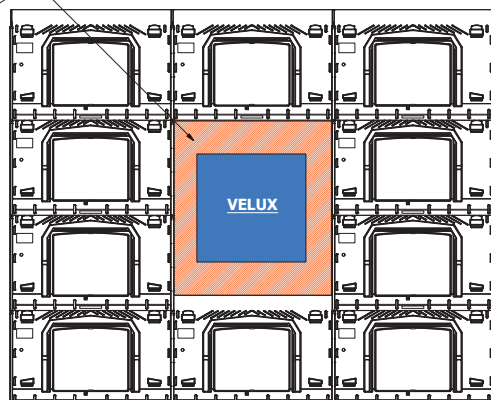

Seal & serviceability maintenance

Perfect passage

Optimal indoor climate