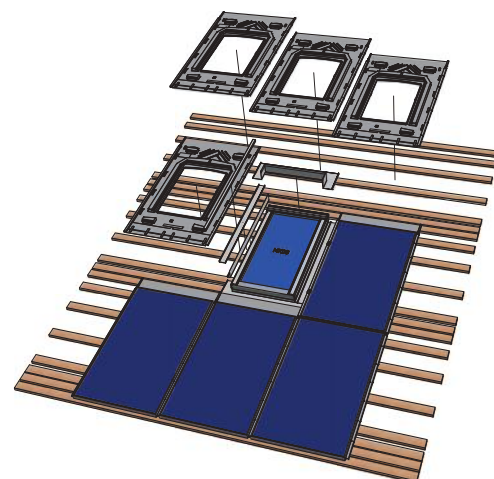

- A perfect combination: energy generation, together with comfort and natural light
- Watertight GSE integration system, flexible according to VELUX references
- Suitable for 95% of solar panels, in portrait or landscape format
- Easy and seamless connection to VELUX flashing
- Perfectly matching with VELUX blinds, awnings and a large choice of skylights combinations

■ Connections

Flashing parts to adapt

Seal & serviceability maintenance

Perfect passage

Optimal indoor climate

■ Designs for optimal integration

■ Applications

With VELUX flashing and skylights in the market's most common sizes:

- PK06 (942 x 1398 mm)
- PK08 (942 x 1398 mm)
- MK06 (780 x 1180 mm)
- MK08 (780 x 1298 mm)

■ References

GSE Frame References		VELUX references					
		CK	FK	MK	PK	SK	UK
Portrait	1580_808	CK01-CK06	FK04-FK06	MK04-MK06		SK01-SK06	UK04-UK06
	1640_992/1001		FK04-FK08	MK04-MK08	PK25-PK08		
	1575_10xx*			MK04-MK06	PK25-PK06		
Landscape	1580_808					SK01-SK06	UK04-UK06
	16x0_992*					SK01	
	15xx_1082*					SK08-SK10	UK08-UK10

*X: refers to a number between 0-9

1 frame

2 frames

VELUX

Importer and distributor of roof windows, daylight systems, skylights and related products

www.velux.co.uk

EUROPEAN LEADER IN PHOTOVOLTAIC INTEGRATION SYSTEMS